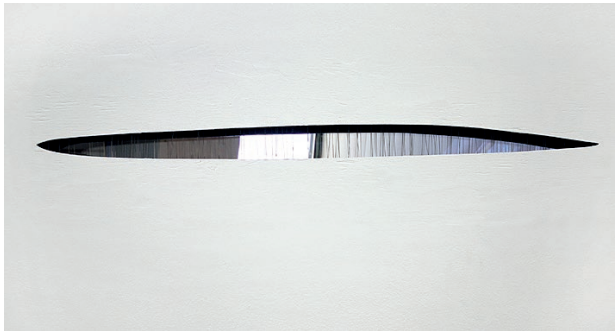

Yuichiro Nishizawa (New York)
Fir tree needle
A hole through the wall shaped like a fir tree needle.

Eileen Hutton (USA/Ireland)
Blue Tit Nest #10
Sculpture made in collaboration with birds.

Pierre St-Jacques (New York)
Grand Central Station
Video work under a slit in the floor.